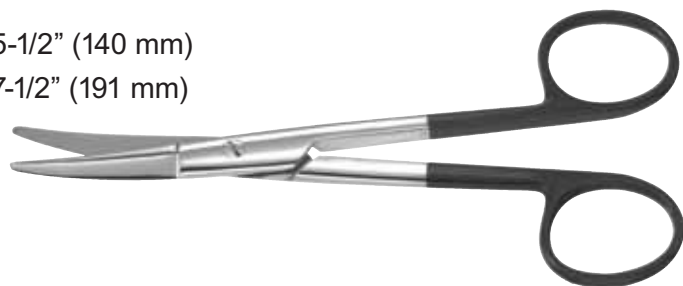

FMI-SC-80

FMI-SC-81

**Freeman Rhytidectomy Scissors (SC)**

Catalog#	Description	Length
FMI-SC-85	Curved	7" (178 mm)

**Kaye Rhytidectomy Scissors (SC)**

Catalog#	Description	Length
FMI-SC-86	Curved, Saber-Back Blades	5-1/2" (140 mm)
FMI-SC-87	Curved, Saber-Back Blades	7-1/2" (191 mm)