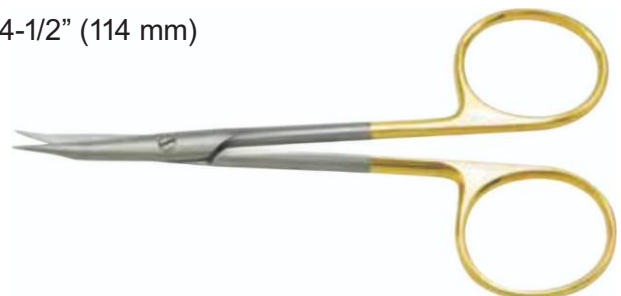

Stevens Tenotomy Scissors (TC)

Catalog#	Description	Length

FMI-SC-213 Curved, Semi-Sharp, Non-Serrated 4-1/2" (114 mm)