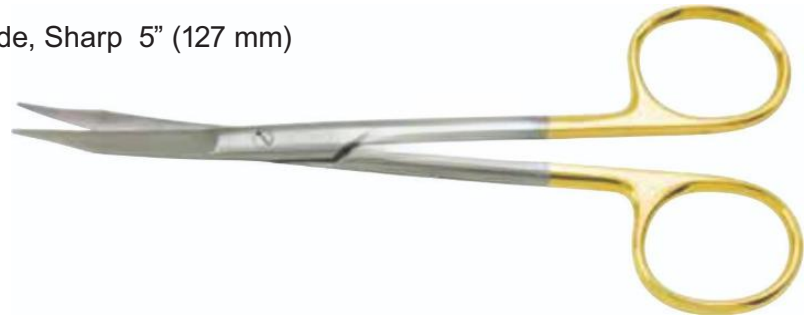

FMI-SC-212 Curved, 1 Serrated Blade 4-1/2" (114 mm)

FMI-SC-211

**Padgett-Stevens Tenotomy Scissors (TC)**

Catalog#	Description	Length
----------	-------------	--------

FMI-SC-212 Curved, 1 Serrated Blade, Sharp 5" (127 mm)