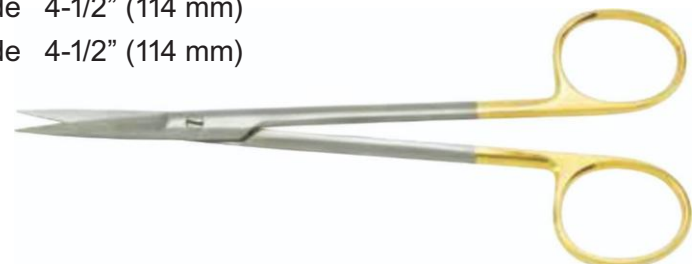

**Joseph Scissors (TC)**

Catalog#	Description	Length
FMI-SC-206	Curved, Non-Serrated, Sharp	5-3/4" (146 mm)
FMI-SC-207	Straight, 1 Serrated Blade, Sharp	5-3/4" (146 mm)

FMI-SC-206

**Padgett Blepharoplasty Scissors (TC)**

Catalog#	Description	Length
FMI-SC-208	Delicate, Curved, 1 Serrated Blade	4-1/2" (114 mm)
FMI-SC-209	Delicate, Curved, 1 Serrated Blade	4-1/2" (114 mm)

FMI-SC-208

**Greenberg Par Scissors (TC)**

Catalog#	Description	Length
----------	-------------	--------